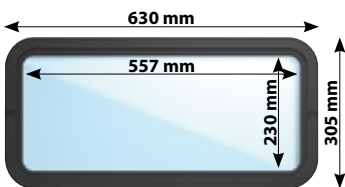

% The light yield of the various windows

Lots of light and great visibility

Rounded corners (r=60 mm), excellent insulative value

Rounded corners (r=100 mm), excellent insulative value

Straight corners, excellent insulative value