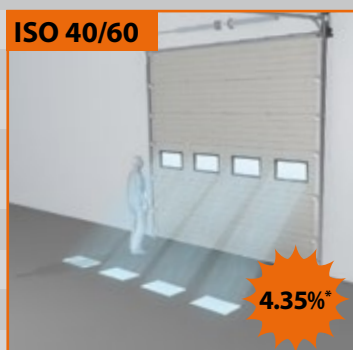

% The light yield of the various windows

Lots of light and great visibility

Rounded corners (r=60 mm), excellent insulative value

Rounded corners (r=100 mm), excellent insulative value

Straight corners, excellent insulative value