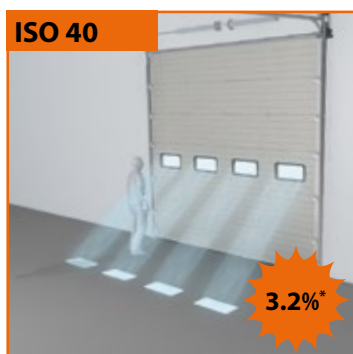

Types of windows

The purpose of windows

ISO sectional doors can be fitted with Plexiglas windows for increased natural light and improved visibility. The standard windows are oblong, with straight or rounded corners containing single or insulating double glazing.

For additional security against intruders, narrow rectangular windows with rounded corners are also available. Are you looking for a one-of-a-kind design? Then go for the rounded windows or a creative pattern made up of windows.

% The light yield of the various windows

Lots of light and great visibility

Rounded corners (r=60 mm), excellent insulative value

Rounded corners (r=100 mm), excellent insulative value

Straight corners, excellent insulative value