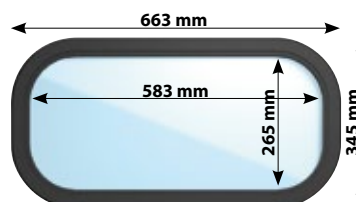

% The light yield of the various windows

Lots of light and great visibility

Rounded corners (r=60 mm), excellent insulative value

Rounded corners (r=100 mm), excellent insulative value

Straight corners, excellent insulative value