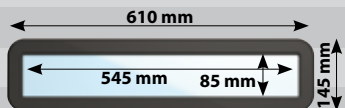

% The light yield of the various windows

Lots of light and great visibility

Rounded corners (r=60 mm), excellent insulative value

Rounded corners (r=100 mm), excellent insulative value

Straight corners, excellent insulative value